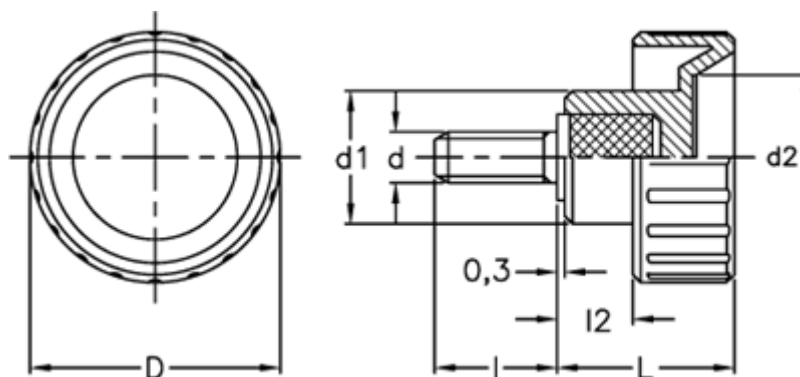

Data Sheet

Article number: 2302006551

Description: E+G Fluted grip knob
BT.20 p-M5x25

Measures

d	= 20
d1	= 12
d2	= 11
d 6g	= M5
l	= 25
L	= 16.0
l2	= 6.0